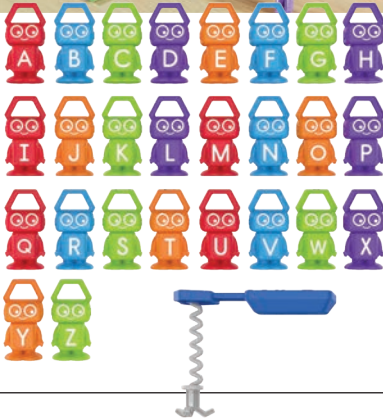

LER5510 | 3y+
LIFT-A-LETTER ALPHABET BOARD

What's hiding behind each letter? Lift and discover fun toy surprises from A to Z! Match toy figures to their uppercase and lowercase letters to build school-ready letter recognition, vocabulary, and fine motor skills. Pieces store inside, and the easy-grab handle makes it perfect for learning on the go. Board measures 12½"L x 10"W x 1"H.

Package: 32.7 x 26.2 x 7.4 cm