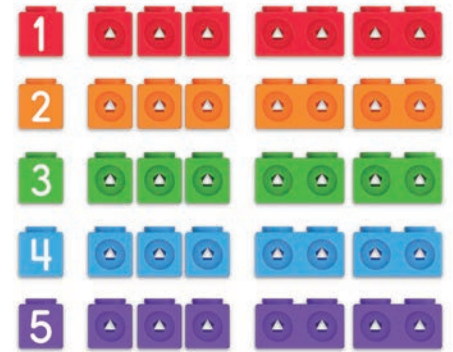

LER3307 | 5y+
SLAM DUNK SUMS

Spin, shoot, and score your way to early math skills! Slide scorecards into the addition backboard, then shoot basketballs through the net and into the counting rack to reveal the answer. Count from 1 to 10 or sort 25 basketballs into 5 colour baskets — solo, with a teammate, or head-to-head! Assembled rack measures 12¼"L × 3"W × 2"H.

Package: 32 x 27 x 10.7 cm