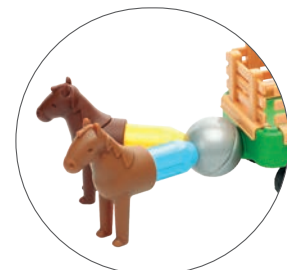

SMX220 | 1y+
MY FIRST SAFARI ANIMALS

Go on a wild safari adventure with 18 pieces! Build and play with a hippo, lion, giraffe, crocodile, elephant, and rhino — or mix and match for the craziest animal combos! The soft animals simply click on the bars, making them ideal for little hands. Compatible with all other SmartMax sets.

Package: 24 x 24 x 6 cm

SMX221 | 1y+
MY FIRST FARM ANIMALS

Build your favourite farmyard friends with 16 pieces! Discover the fun of magnetic play as soft animals simply click onto the bars. Mix and match for crazy combos — the sillier, the better! Perfect for little hands and compatible with all other SmartMax sets.

Package: 24 x 24 x 6 cm

SMX222 | 18m+
MY FIRST TRACTOR SET

Fun on the farm with 22 pieces! Create your own stories with a farmer, horses, a tractor, and a trailer. All parts connect to each other — mix them up for the craziest combinations! Everything clicks together super easily, perfect for little hands.

Package: 34 x 24 x 7 cm