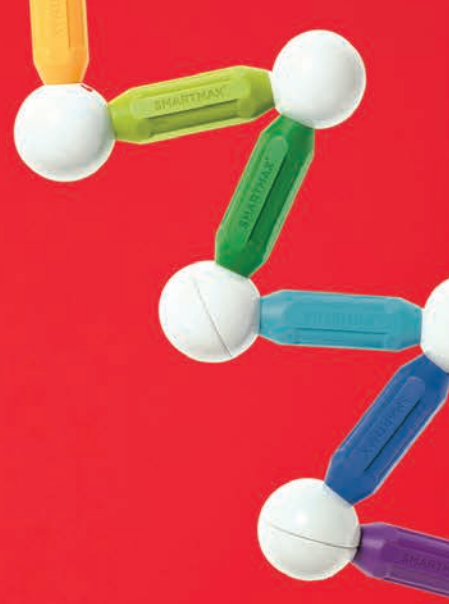

 playwell

2026
fall
collection

SMX220 | 1y+
MY FIRST SAFARI ANIMALS

Go on a wild safari adventure with 18 pieces! Build and play with a hippo, lion, giraffe, crocodile, elephant, and rhino — or mix and match for the craziest animal combos! The soft animals simply click on the bars, making them ideal for little hands. Compatible with all other SmartMax sets.

Package: 24 x 24 x 6 cm

SMX221 | 1y+
MY FIRST FARM ANIMALS

Build your favourite farmyard friends with 16 pieces! Discover the fun of magnetic play as soft animals simply click onto the bars. Mix and match for crazy combos — the sillier, the better! Perfect for little hands and compatible with all other SmartMax sets.