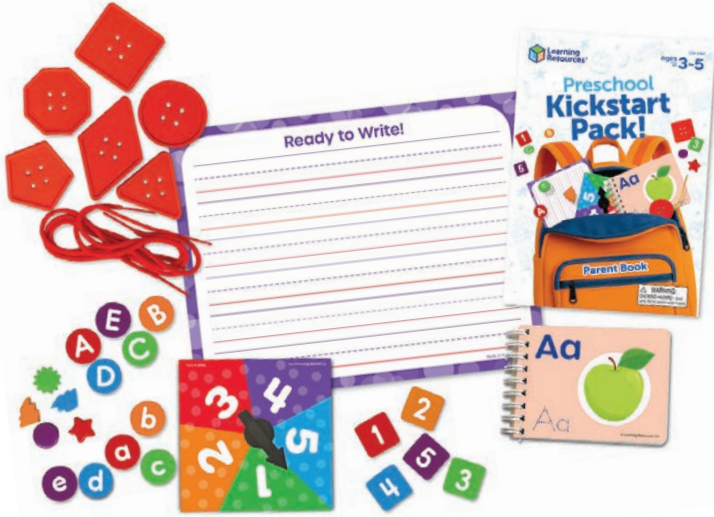

Package: 16.4 x 21 x 8 cm

LER3307 | 5y+
SLAM DUNK SUMS

Spin, shoot, and score your way to early math skills! Slide scorecards into the addition backboard, then shoot basketballs through the net and into the counting rack to reveal the answer. Count from 1 to 10 or sort 25 basketballs into 5 colour baskets — solo, with a teammate, or head-to-head! Assembled rack measures 12¼"L × 3"W × 2"H.

Package: 32 x 27 x 10.7 cm

LER5029 | 3y+
WIZARDS OF MATHLAND

Enter a world of multiplication and magic. Spin the spinner, solve multiplication problems, and collect potion tokens as you race to challenge Merlin the Dragon for the treasure. Land on special spaces to teleport through portals or duel another player. For 1-4 players. 20½"L × 10¼"W game board.

Package: 28 x 28 x 5.1 cm

LER3487 | 3y+
PRESCHOOL KICKSTART PACK

Get ready for school the hands-on way! From ABCs and 123s to colours and shapes, this all-in-one collection of learning activities builds essential preschool skills — and strengthens fine motor abilities, too. Includes a 20-page parent guide packed with even more ways to learn and play. Counters measure ¾"L x ¾"W x ¼"H.