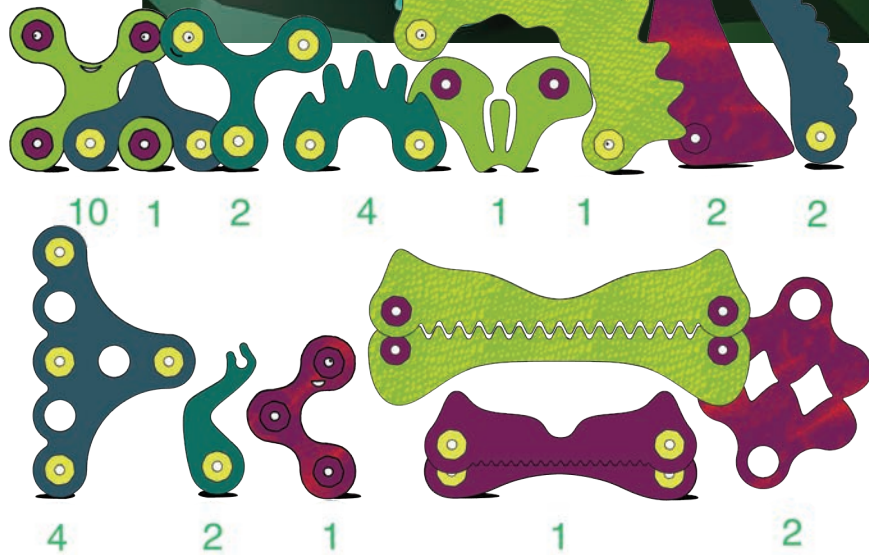

Package: 42.5 x 4.8 x 15.3 cm

CLIXO®

CL0408 | 6y+

DINO ADVENTURE (36PCS)

Travel back in time with the Clixo Dino Adventure Pack! Featuring brand-new dinosaur-inspired shapes and colors, this set lets kids snap together a roaring T-Rex, a soaring pterodactyl, or a towering long-neck. Each flexible magnetic piece clicks together easily, encouraging hours of open-ended, screen-free fun. Perfect for home or on the go, Clixo sparks imagination and hands-on discovery for kids of all ages and abilities. Build, roar, stomp, and explore your own Jurassic world!

Package: 29 x 16.5 x 6.5 cm

CL0422 | 4y+

AIRPLANE SET

Take imagination to new heights with this 15-piece magnetic Airplanes Pack. Kids can bend, twist, and snap flexible magnetic pieces to build soaring jets, speedy prop planes, or brand-new flying creations of their own. Lightweight and easy to shape into 3D designs, every click sparks open-ended, screen-free play at home or on the go. Build, fly, loop, and create your own sky-high adventures.