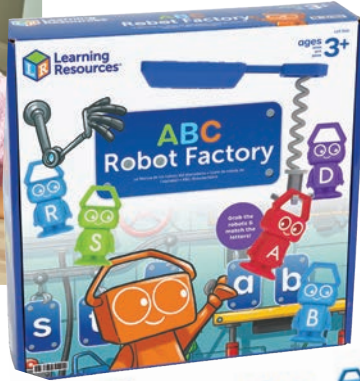

Package: 28 x 28 x 5.1 cm

LER3487 | 3y+
PRESCHOOL KICKSTART PACK

Get ready for school the hands-on way! From ABCs and 123s to colours and shapes, this all-in-one collection of learning activities builds essential preschool skills — and strengthens fine motor abilities, too. Includes a 20-page parent guide packed with even more ways to learn and play. Counters measure ¾"L x ¾"W x ¼"H.

Package: 25.4 x 25.4 x 8.1 cm

LER5541 | 3y+
ALPHABET ROBOT FACTORY

Welcome to the robot factory — where letters come to life! Spot the lowercase letter on the assembly line, then use the robo grabber to pick up its matching uppercase robot. It's a hands-on way to build letter recognition, fine motor skills, and colour-sorting abilities. Robots measure 2½"L x 1¼"W x 1"H.