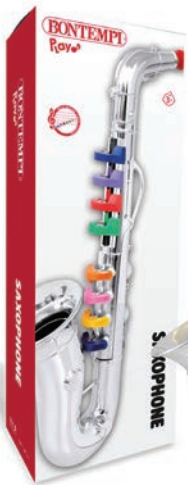

BON324330 | 3y+
LARGE 8-NOTE CHROME SAXOPHONE

Let little musicians discover their groove with this bright, easy-to-play saxophone. Eight colourful keys invite kids to explore simple notes and cheerful melodies, building confidence through musical play. Lightweight, durable, and perfectly sized at 42 cm (16½”), it’s a fun first step into making music.

Package: 15.6 x 9.7 x 4.3 cm