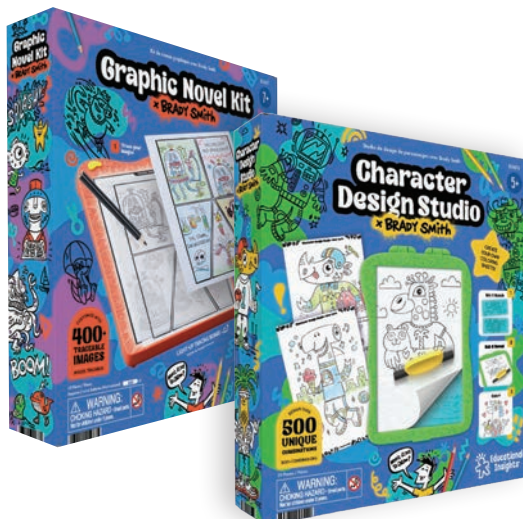

Package: 29.7 x 21.9 x 6 cm

765023097566

LER3613 | 3y+
ALPHABET APPLE ORCHARD

Pick your way through the alphabet from A to Z! Match letter figures to the apple tree mat and learn uppercase and lowercase letters as you play. Pop-together apples reveal vocabulary pictures for every letter — and help little hands build fine motor skills. Plus, use the letter figures to spell simple words and watch early literacy blossom!

Package: 28.7 x 23.8 x 5.6 cm

765023036138

LER5516 | 18m+
SKILL BUILDERS!
SMART STICKERS FIND IT PHONICS

Peel, stick, and discover the world of phonics! Explore beginning letters, blends, endings, and digraphs as you find hidden images and mark them with over 200 reusable 3-D puffy stickers. Stick and restick to build fine motor skills while learning. Built-in handle and sticker storage make it easy to take the fun anywhere. Write-and-wipe activity book measures 8 1/2"L x 12 1/2"W.

Package: 1.5 x 25 x 34 cm

765023055160

EI1477 | 5y+
GRAPHIC NOVEL KIT
(COLLABORATION W/BRADY SMITH)

Got a story to tell? This kit—created with renowned author Brady Smith—helps you bring it to life. Trace characters and visual elements onto pre-printed scenes using the light board, then add your own colour and style. Includes a light board, 25 traceable design sheets, 32 scene and panel templates, five coloured pencils, and bonus printable templates. Your graphic novel adventure starts here.

Package: 5.1 x 25.4 x 27.9 cm

086002014771

EI1476 | 5y+
CHARACTER DESIGN STUDIO
(COLLABORATION W/BRADY SMITH)

Unleash your inner artist with mix-and-match fun. Combine 12 double-sided character plates to create over 512 unique designs — choose a character, rub the design onto paper with the included crayon, then add colour to make it your own. Set includes a design tray, 30 sheets of paper (5 1/2"L x 8 1/2"H), black crayon with holder, and four coloured pencils. Create, colour, and display your characters your way.