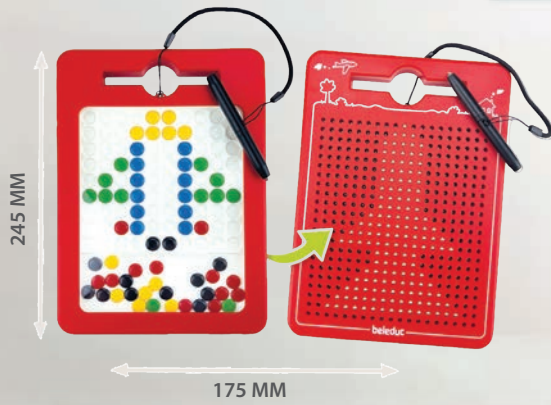

Package: 47 x 24 x 37.5 cm

4014888115950

REAL MATERIAL

INKL.
10 TEMPLATE CARDS

B21095 | 3y+
MAGNETIC BOARD 2-IN-1

Create captivating designs with a touch of magic. Using the special pen, hidden magnetic beads rise to the surface to form beautiful patterns—then disappear again with a simple wipe, ready for endless creativity. On the reverse side, a magnetic play surface invites children to design vibrant pictures with colorful magnetic tokens. Includes 10 double-sided template cards for guided inspiration.

Package: 30.5 x 26.5 x 39 cm

401488210952

MORE MAGNETIC BOARDS LIKE THIS

B21091

B21080

B21040

B11131 | 24m+
NEW MATCH & MIX EMOTIONS

Discover and understand emotions through play. Children combine three tiles to create expressive characters, exploring feelings. Subtle differences in facial expressions encourage observation and discussion, while matching icons on the reverse support correct combinations. Promotes empathy, language development, and fine motor skills.