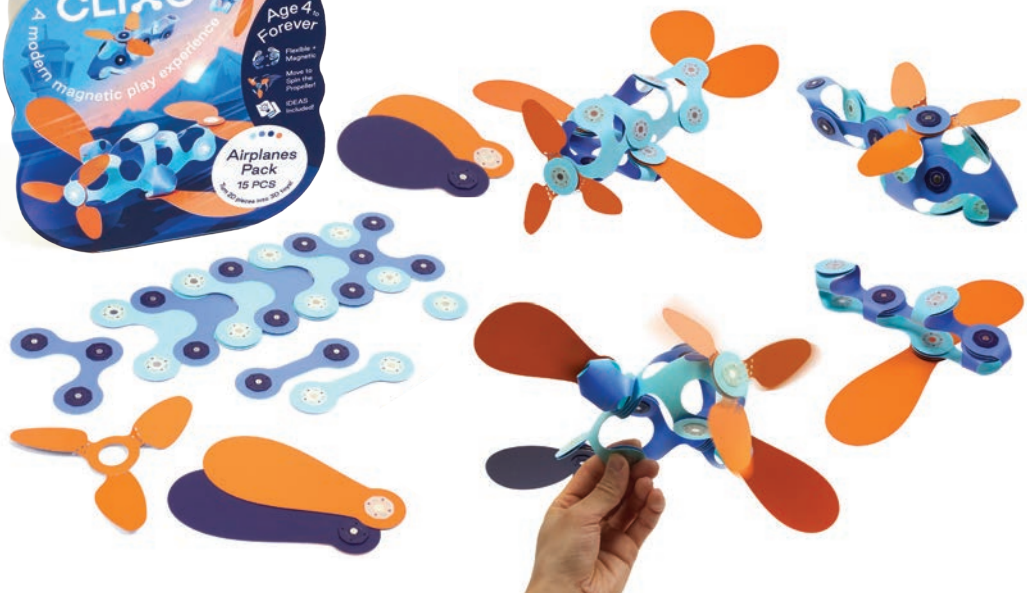

Package: 42.5 x 4.8 x 15.3 cm

CLIXO®

CL0408 | 6y+

DINO ADVENTURE (36PCS)

Travel back in time with the Clixo Dino Adventure Pack! Featuring brand-new dinosaur-inspired shapes and colors, this set lets kids snap together a roaring T-Rex, a soaring pterodactyl, or a towering long-neck. Each flexible magnetic piece clicks together easily, encouraging hours of open-ended, screen-free fun. Perfect for home or on the go, Clixo sparks imagination and hands-on discovery for kids of all ages and abilities. Build, roar, stomp, and explore your own Jurassic world!

Package: 29 x 16.5 x 6.5 cm

CL0422 | 4y+

AIRPLANE SET

Take imagination to new heights with this 15-piece magnetic Airplanes Pack. Kids can bend, twist, and snap flexible magnetic pieces to build soaring jets, speedy prop planes, or brand-new flying creations of their own. Lightweight and easy to shape into 3D designs, every click sparks open-ended, screen-free play at home or on the go. Build, fly, loop, and create your own sky-high adventures.

Package: 16.5 x 16.5 x 6.5 cm

CA0257 | 10y+
LIL LOOMIGURUMI -
PURPLE PANDA

812317024699

Craft adorable plush charms with this all-in-one kit! Kids can now make even more mini pals with three new Lil' Loomigurumi characters — Orange Cat, Golden Retriever, and Purple Panda. These tiny cuties are designed as smaller, extra-collectible versions of the original hit lineup, perfect for makers who love creating pocket-sized friends. Each kit includes premium bands, a Magic Ring Loom, polyfill, safety eyes, accessories, and an easy-start loom to help beginners stitch their first mini buddy. Plus, every set comes with a bonus project so kids can craft a matching bracelet to go with their new Lil' friend.