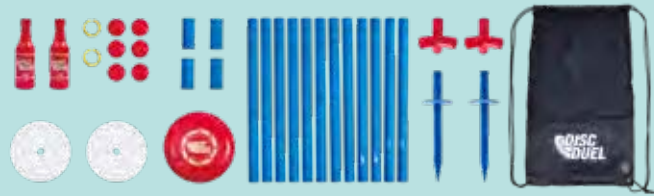

849475

NEW

Disc Duel Throwing Game

AGE: 6-99Y / PCS: 34 / MC: 4 / MIN: 2

PACKAGE: 17.5" x 10.4" x 5.1"
PRODUCT: 27.6" x 53.1" x 27.6"

6 943478 050327