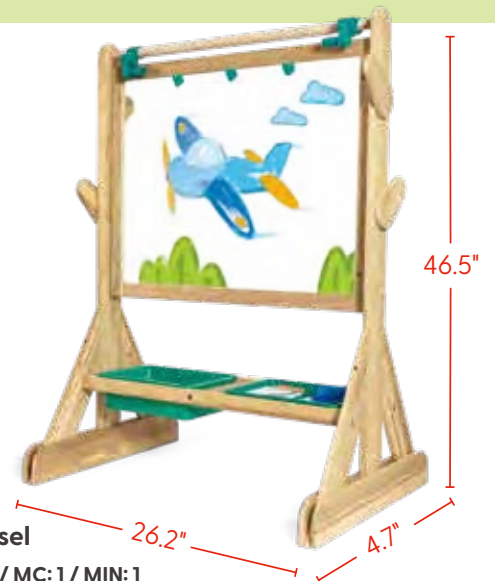

E2010

Outdoor Art Easel

AGE: 3-6Y / PCS: 9 / MC: 1 / MIN: 1

PACKAGE: 46.5" x 26.2" x 4.7"

6943478047099