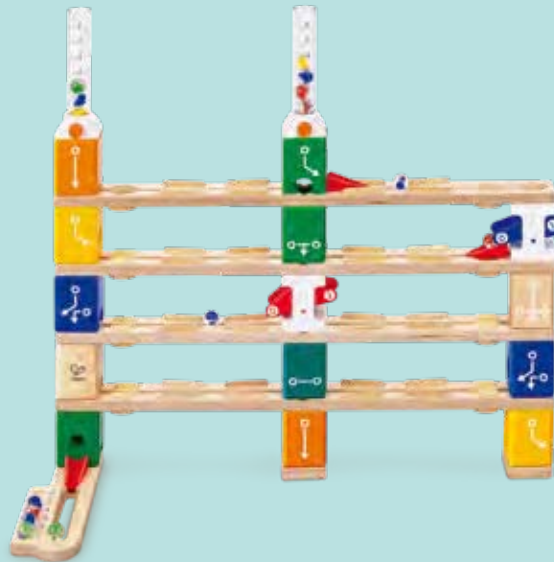

Quadrilla Basic Coding Set

AGE: 6-99Y / PCS: 125 / MC: 3 / MIN: 1

PACKAGE: 20.9" x 14.3" x 3.4"

6 943478 037441