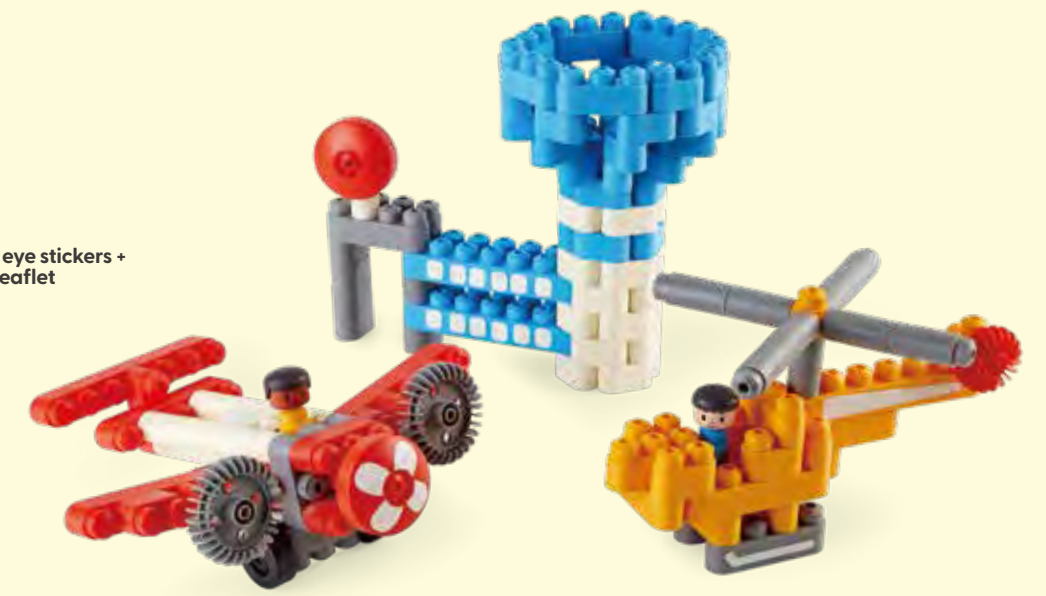

PACKAGE: 13.4" x 10" x 2.4"

760025

Adventure Rocket

Components List: 138 pcs bricks + 4 pcs eye stickers + building instruction + themed sticker + leaflet

AGE: 2-6Y / PCS: 138 / MC: 6 / MIN: 2

PACKAGE: 17.7" x 13.4" x 3.1"

Components List: 142 pcs bricks + 3 pcs eye stickers + building instruction + themed sticker + leaflet

AGE: 2-6Y / PCS: 142 / MC: 6 / MIN: 2

PACKAGE: 17.7" x 13.4" x 3.1"

Trelines

Connect with nature and challenge your body physically, which is crucial for maintaining good health, developing resilience, and achieving a harmonious state of mind.