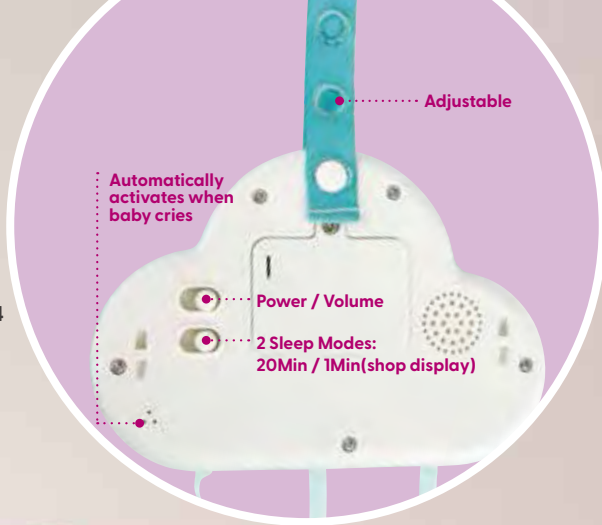

AGE: 0-12M / PCS: 1 / MC: 24 / MIN: 4

PACKAGE: 6.1" x 7.1" x 5.1"

PRODUCT: 4.3" x 4.1" x 4.3"

BEST SELLER

Gradual Fade Mode

E0619
Musical Cloud Light
 AGE: 0-36M / PCS: 1 / MC: 24 / MIN: 4
 PACKAGE: 8" x 9.4" x 1.6"
 PRODUCT: 6.9" x 10.6" x 1.4"