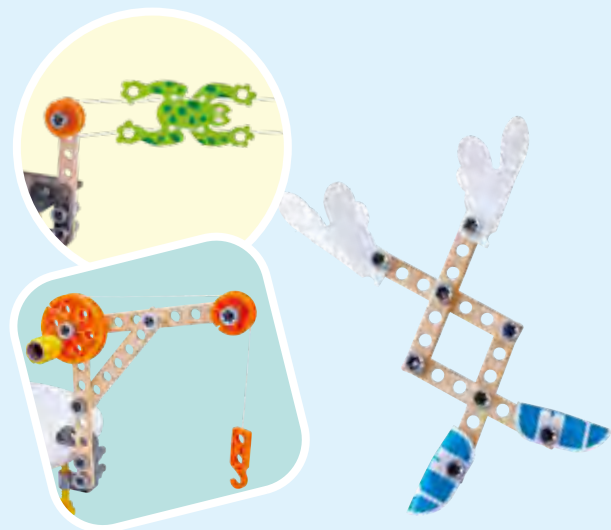

E3030 **Three Experiment Kit**

AGE: 4-12Y / PCS: 37 / MC: 12 / MIN: 3
PACKAGE: 10.2" x 9.4" x 2.0"
PRODUCT: 10.4" x 9.4" x 2.0"

10
experiments
setup description