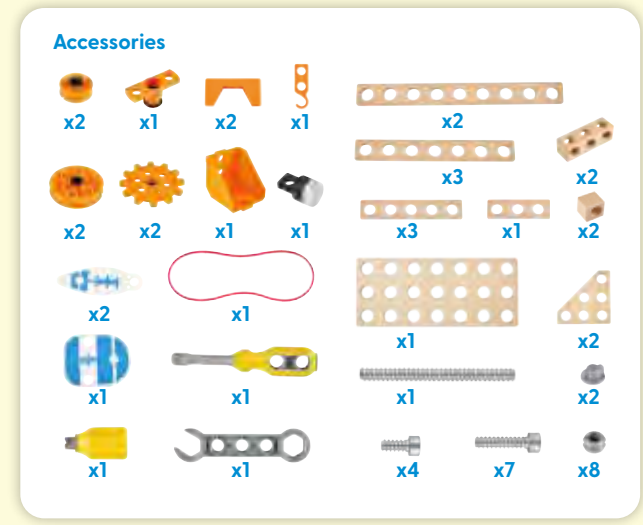

E3032 **Deluxe Experiment Kit**

AGE: 4-12Y / PCS: 57 / MC: 6 / MIN: 2
PACKAGE: 15.6" x 9.4" x 2.8"