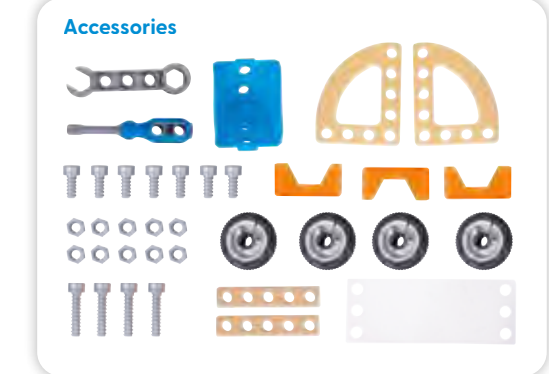

E3038 **Build 'n' Drive Car Set**

AGE: 3-12Y / PCS: 37 / MC: 6 / MIN: 3
PACKAGE: 11.4" x 7.1" x 6.7"