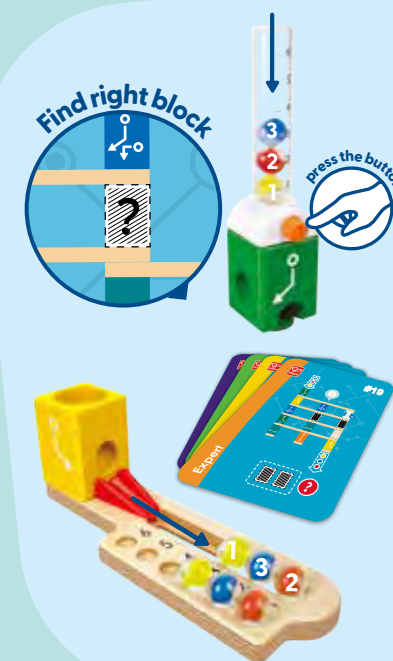

E9249

Puzzle PDQ (big) (Empty)

PRODUCT: 12.4" x 11.6" x 12.2"

E9296

Rotating Puzzle Rack (Empty)

PRODUCT: 23.6" x 68.9" x 23.6"

Quadrilla

Derived from the combination of two German words, 'Quader' and 'Rille,' meaning 'bricks' and 'slots,' which are also the main components of the game, Quadrilla's unique marble run system is described as 'a lot like coding' (Wall Street Journal) and serves as a perfect platform for STEAM education.

E6028

Quadrilla Basic Coding Set

AGE: 6-99Y / PCS: 125 / MC: 3 / MIN: 1

PACKAGE: 20.9" x 14.3" x 3.4"

6 943478 037441

Quadrilla

E6019

Castle Escape