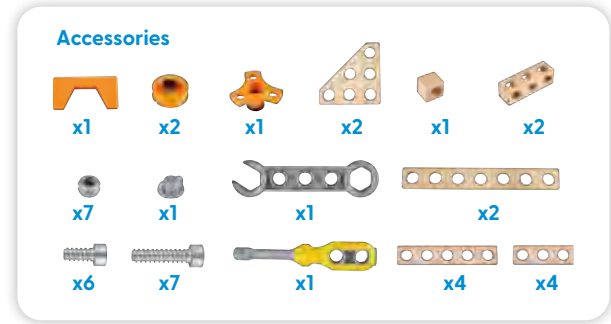

10
 experiments
 setup description

E3029 **Science Experiment Toolbox**

AGE: 4-12Y / PCS: 32 / MC: 6 / MIN: 2
 PACKAGE: 11.8" x 10.5" x 3.4"
 PRODUCT: 11.8" x 10.5" x 3.4"

6
 experiments
 setup description