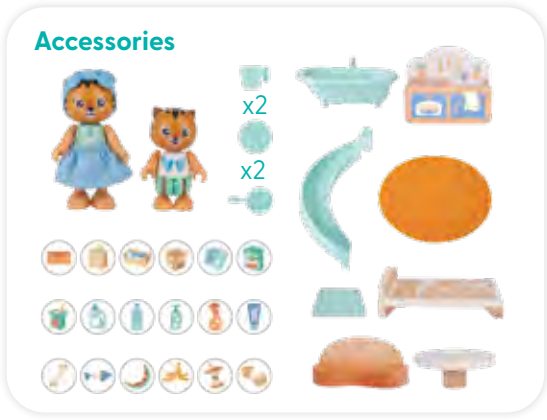

Discover the wonders of the forest and how to care for it with Sam and Milo!

E3420
Eco-Camping Playset
AGE: 3-8Y / PCS: 25 / MC: 24 / MIN: 6
PACKAGE: 7.9" x 9.4" x 2.4"
PRODUCT: 5.1" x 5.1" x 5.1"

6 943478 038370

Discover solar energy with Sam & Pam!

E3413
Pandas' Bamboo House
AGE: 3-8Y / PCS: 25 / MC: 2 / MIN: 1
PACKAGE: 24" x 23.6" x 3.9"
PRODUCT: 23.4" x 24.1" x 13.4"

6 943478 035010

Learn about the importance of bees with Penny!

E3415
Honey Bees Picnic
AGE: 3-8Y / PCS: 15 / MC: 12 / MIN: 3
PACKAGE: 7.9" x 9.4" x 2.4"
PRODUCT: 9.4" x 6.3" x 6.7"

6 943478 037463

Learn all about growing organically and composting with Marco!

E3416
Organic Greenhouse
AGE: 3-8Y / PCS: 32 / MC: 12 / MIN: 3
PACKAGE: 7.9" x 9.4" x 3.9"
PRODUCT: 11" x 3.5" x 7.1"

6 943478 037472

Learn how to recycle with Milo!

E3412
Tigers' Jungle House
AGE: 3-8Y / PCS: 34 / MC: 2 / MIN: 1
PACKAGE: 20.5" x 18.9" x 3.9"
PRODUCT: 21.5" x 16.9" x 12.2"

6 943478 035003