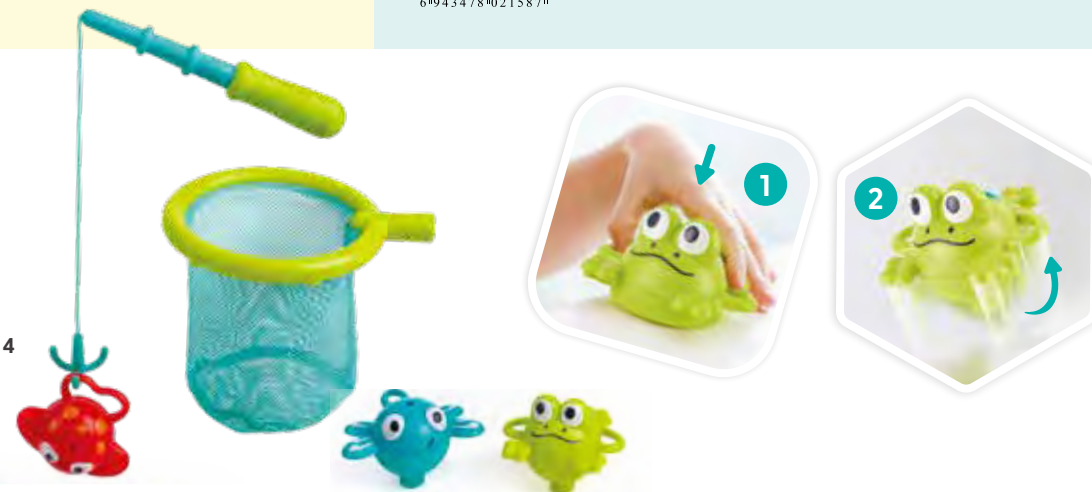

Swimmer Teddy Wind-Up Toy

AGE: 1-6Y / PCS: 1 / MC: 6 / MIN: 6

PACKAGE: 7.1" x 9.4" x 3.9"

PRODUCT: 3.9" x 6.6" x 3.9"

6 943478 016873

E0205
Happy Buckets Set
 AGE: 1-6Y / PCS: 3 / MC: 6 / MIN: 6
 PACKAGE: 7.9" x 9.4" x 4.7"

E0210 **BEST SELLER**
Multi-spout Sprayer
 AGE: 2-6Y / PCS: 1 / MC: 6 / MIN: 6
 PACKAGE: 5.5" x 11.8" x 2.6"
 PRODUCT: 2.6" x 9.4" x 2.6"

E0207 **Prepack**
Squeeze & Squirt
 AGE: 18-36M / PCS: 1 / DP: 6 / MIN: 1
 PACKAGE: 9.4" x 11.8" x 6.3"
 PRODUCT: 2.4" x 10.2" x 2.4"

E0208
Rock Pool Squirters
 AGE: 18M-6Y / PCS: 2 / MC: 6 / MIN: 6
 PACKAGE: 6.3" x 9.4" x 3.3"

E0213
Ocean Floor Squirters
 AGE: 18M-6Y / PCS: 2 / MC: 6 / MIN: 6
 PACKAGE: 6.3" x 9.4" x 3.3"

E0214
Double Fun Fishing Set
 AGE: 2-6Y / PCS: 5 / MC: 8 / MIN: 4
 PACKAGE: 11" x 9.4" x 2.6"