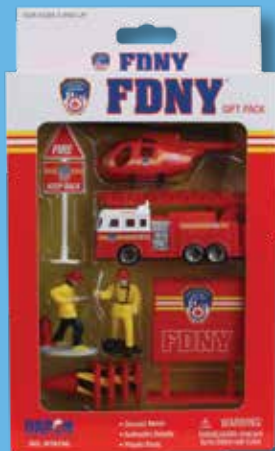

NY71736
FDNY
Die-Cast Metal SUV
Doors Open, 8.5" Length
1:24 Scale
PACK: 12

RT8750
FDNY 5-Piece
Vehicle Set
PACK: 24/48

TO ORDER CALL: 1-800-776-2324 or 973-882-0035 ONLINE: daronwwt.com EMAIL: sales@daronwwt.com