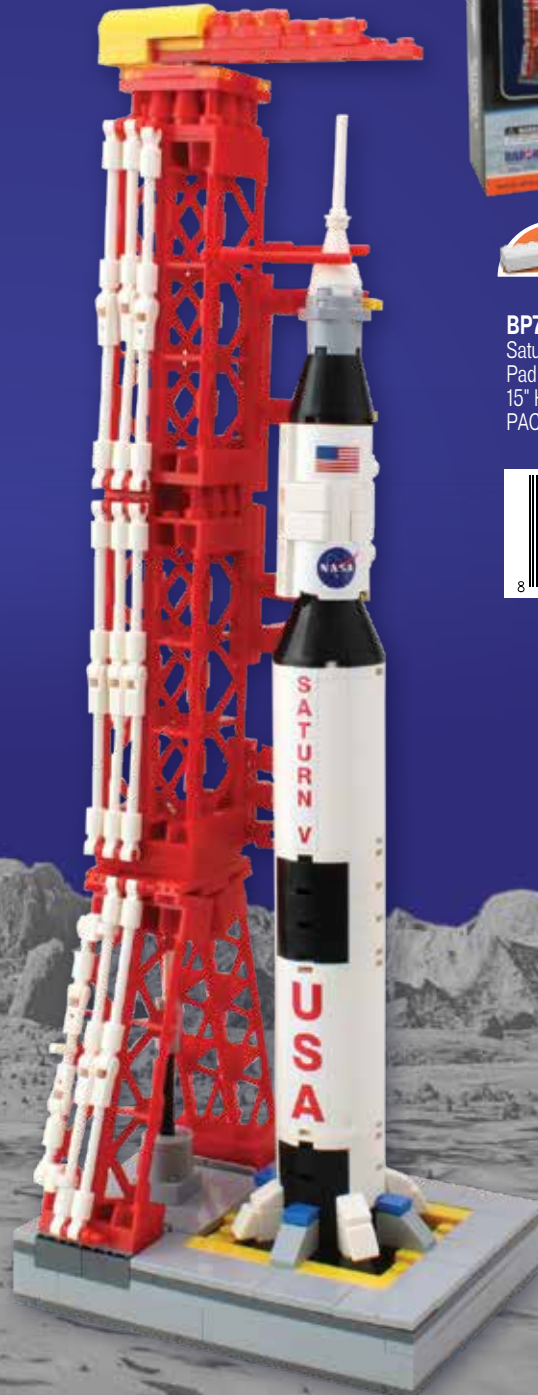

792  
PIECES

**BP7002**  
Rocket Launch Center  
Construction Toy  
9" Height  
PACK: 6

8 17346 02876 2

425  
PIECES

**BP7001**  
Saturn V Rocket & Launch  
Pad Construction Toy  
15" Height  
PACK: 12

8 17346 02875 5