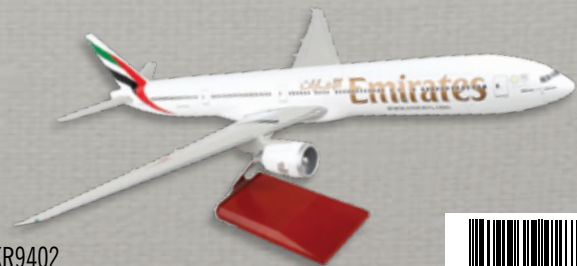

SKR8284  
United 737-800  
1:100 (15.5"L x 14"W)

SKR9402  
Emirates 777-300ER EXPO  
1:100 (29"L x 24"W)

The SkyMarks Supreme® collection includes collectible display models designed with attention down to the finest detail.