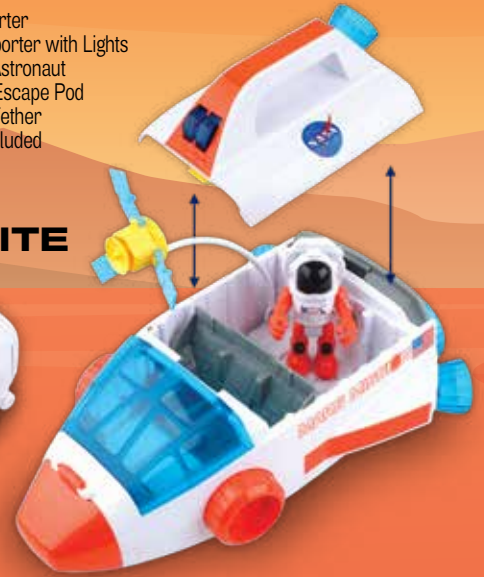

SATELLITE

ESCAPE POD

1. **PT63150**
   Astronaut Figure
   with 2 Accessories
   • 3" Length
   • PACK: 24/96