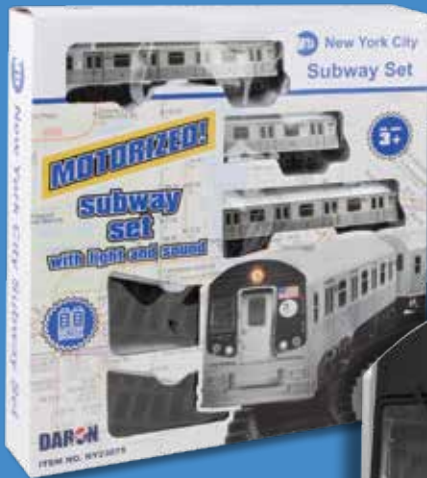

**15.75"**  
LENGTH

Free Domestic Ground Freight on orders of \$800 or more.

**TRY-ME** **PACKAGING**

**LIGHTS & SOUNDS**

**NY24000-1**  
MTA Motorized Subway Car  
Lights and Subway Sounds,  
Working Doors,  
Motorized Action,  
11" Length  
PACK: 12/48