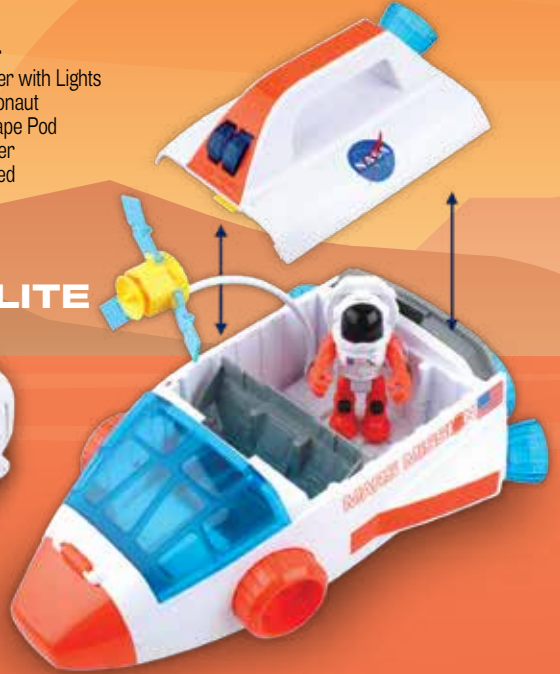

LIGHTS

PT63155
Base Station with Lights
• Poseable Astronaut
• Articulated Robot
• Drill and Toolbox
• Roof Landing Pad
• Connected Greenhouse
• Sleeping Pod
• Space Food
• 13.5" Length
• PACK: 2

ROOF LANDING PAD

GREEN HOUSE

LIGHTS

ALL MARS MISSION ITEMS ARE COMPATIBLE WITH THE SPACE ADVENTURE SERIES ON PAGE 27.

PT63182
 Mars SolarRover
 • SolaRover with Lights
 • Articulated Robot
 • Batteries Included
 • 7" Height
 • PACK: 6

LIGHTS

PT63154
 Mars Transporter
 • Mars Transporter with Lights
 • Articulated Astronaut
 • Detachable Escape Pod
 • Spacewalk Tether
 • Batteries Included
 • 9.25" Height
 • PACK: 4

SATELLITE

ESCAPE POD