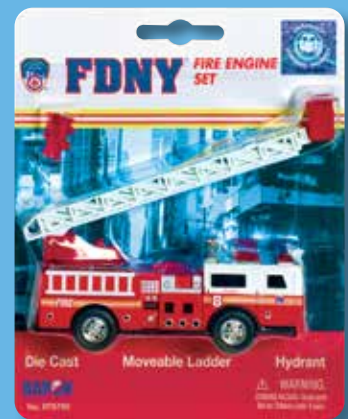

RT8790
FDNY Die-Cast
Ladder Truck Play Set
PACK: 12/48