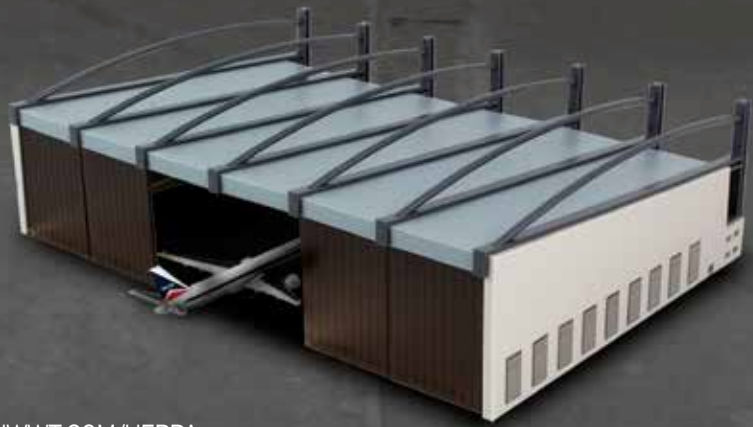

HE519670
Airport Tower
28 Piece Set
1:500