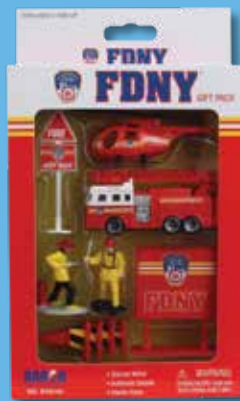

TRY-ME  PACKAGING

LIGHTS & SOUNDS

FDNY®

NY19006
FDNY Ladder 4 Fire Truck with Lights and Sound, Ladder Extends and Swivels, 24" Length, Batteries Included, 24" Length, PACK: 2

LIGHTS & SOUNDS

RT8750
FDNY 5-Piece Vehicle Set
PACK: 24/48